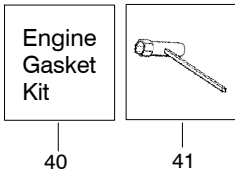

✓ = NEW PART NUMBER FOR THIS IPL

* = REFER TO THE SERVICE REFERENCE INDICATED FOR MORE INFORMATION. (LOCATED AT END OF IPL)

TYPE 2

⚠ WARNING

All repairs, adjustments and maintenance not described in the Operator's Manual must be performed by qualified service personnel.

Ref.	Part No.	Description	Ref.	Part No.	Description	Ref.	Part No.	Description
1.	530058837	Shield-Cylinder (incl. #3)	16.	530071894	Gasket-cyl. o-ring (kit)	32.	530038729	Ring-Piston
2.	530016153	Screw	17.	952030150	Accy-Spark Plug (RCJ-7Y)	33.	530057886	Insert-Right (gray) Cyl.
3.	530059006	Reflector-Tape	18.	530071884	Kit-Cylinder (Incl. 25,33)	34.	530071894	Seal-Adaptor (kit)
4.	530039198	Module - Ignition	19.	530016136	Clip-High Tension Lead	35.	530016426	Screw
5.	530016432	Screw	20.	545006007	Kit-Muffler (Incl. 21-23,24)	36.	530071894	Gasket-Carb. (kit)
6.	530047442	Strap-Ground	21.	530057942	Backplate-Muffler	37.	530057926	Tube-Intake
7.	530057943	Assy-Wire Harness	22.	530071894	Gasket-Muffler (kit)	38.	530057909	Wire-Throttle
8.	530058687	Cover-Air Filter	23.	545006056	Kit-Spark Arrestor	39.	530016101	Nut-Carb.
9.	530057925	Filter-Air	24.	530016338	Bolt-Muffler	40.	530071894	Kit-Gasket (Incl. 16,22,34,36)
10.	530016425	Screw	25.	530057885	Insert-Left (black) Cyl.	41.	530031163	Wrench-Bar
11.	530057892	Housing-Air Filter	26.	530012537	Assy-Crankshaft/Rod			Not Shown
12.	---	Carburetor	27.	530016417	Bolt			
13.	530035590	Zama W-26	28.	530057941	Cap-Crankcase			
14.	530069247	Kit-Fuel Line (Small)	29.	530056363	Assy-Bearing/Seal			
15.	530047721	Bulb-Purge "snap-in"	30.	530071883	Kit-Piston (Incl. 31,32)			
	530071889	Kit-Carb. Adaptor (Incl. # 16,34,37)	31.	530015697	Retainer-Piston Pin			
						↙	545186804	Manual-Operator
							530059107	Decal-Warning
							530058840	Decal-Start/Stop Inst.