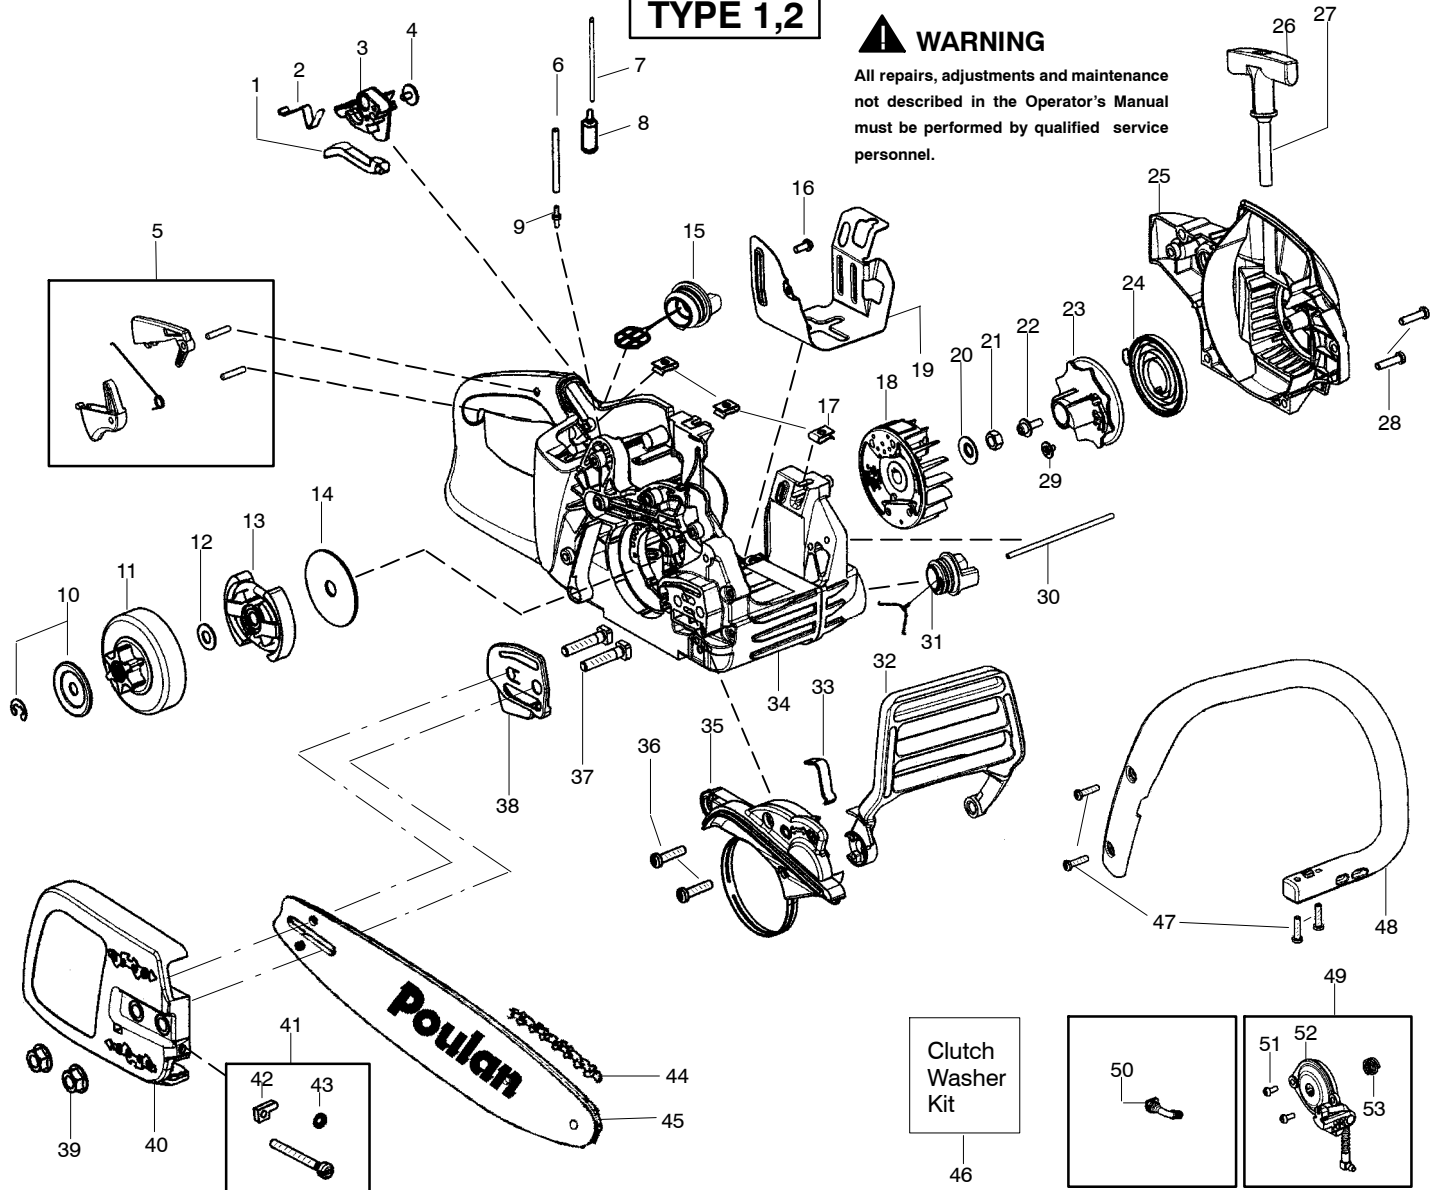

TYPE 1,2

⚠ WARNING

All repairs, adjustments and maintenance not described in the Operator's Manual must be performed by qualified service personnel.

Ref.	Part No.	Description	Ref.	Part No.	Description	Ref.	Part No.	Description
1.	530057893	Knob-Choke	22.	★★★★★	Screw	40.	530058933	Assy-Clutch Cover (Incl. # 41)
2.	530057908	Spring-Ign. Switch	23.	★★★★★	Pulley-Starter	41.	530069611	Kit-Bar Adjust (Incl. 42,43)
3.	530057891	Lever-Ign. Switch	24.	530042095	Spring-Starter	42.	530015826	Pin-Bar Adjust
4.	530016080	Screw	25.	530058810	Housing-Fan	43.	530038593	Retainer-Bar Adjust
5.	530071888	Kit-Trigger/Lockout	26.	530056402	Handle-Starter	44.	952051209	Accy-14" Chain
6.	530069216	Kit-Fuel Line (Large)	27.	530069232	Kit-Rope	45.	952044368	Accy-14" Bar
7.	530069247	Kit-Fuel Line (Small)	28.	530016432	Screw	46.	530071945	Kit-Clutch Washer (Incl. 10,12)
8.	530095649	Assy-Fuel Pick Up	29.	530016080	Screw	47.	530016432	Screw
9.	530023877	Fitting-Fuel line	30.	530058786	Assy-Oil Vent	48.	530057888	Handle-Front
10.	530071945	Kit-Clutch Washer	31.	530057236	Assy-Oil Cap w/ret.	49.	530071891	Kit-Oil Pump (Incl. 51,52,53)
11.	530057905	Assy-Clutch Drum 3/8"	32.	530057897	Handguard	50.	530057924	Assy-Oil Pick Up
12.	530071945	Kit-Clutch Washer	33.	530016416	Spring-Handguard	51.	530016064	Screw
13.	530057907	Assy-Clutch	34.	530058870	Assy-Chassis (Incl. 5,6,7,8,9,15,16,17,19,31,33,37)	52.	530057931	Assy-Oil Pump
14.	530016419	Washer-Large Clutch				53.	530037820	Gear-Worm
15.	530047192	Assy-Fuel Cap w/ret						
16.	530016064	Screw	35.	530071893	Kit-Chainbrake			
17.	530015922	Nut-"U" type speed	36.	530016432	Screw			
18.	530057937	Assy-Flywheel	37.	530016133	Bolt-Bar			
19.	530057911	Shield-Heat	38.	530057910	Plate-Bar			
20.	530015127	Washer-Flywheel	39.	530015917	Nut-Bar			
21.	530016134	Nut-Flywheel