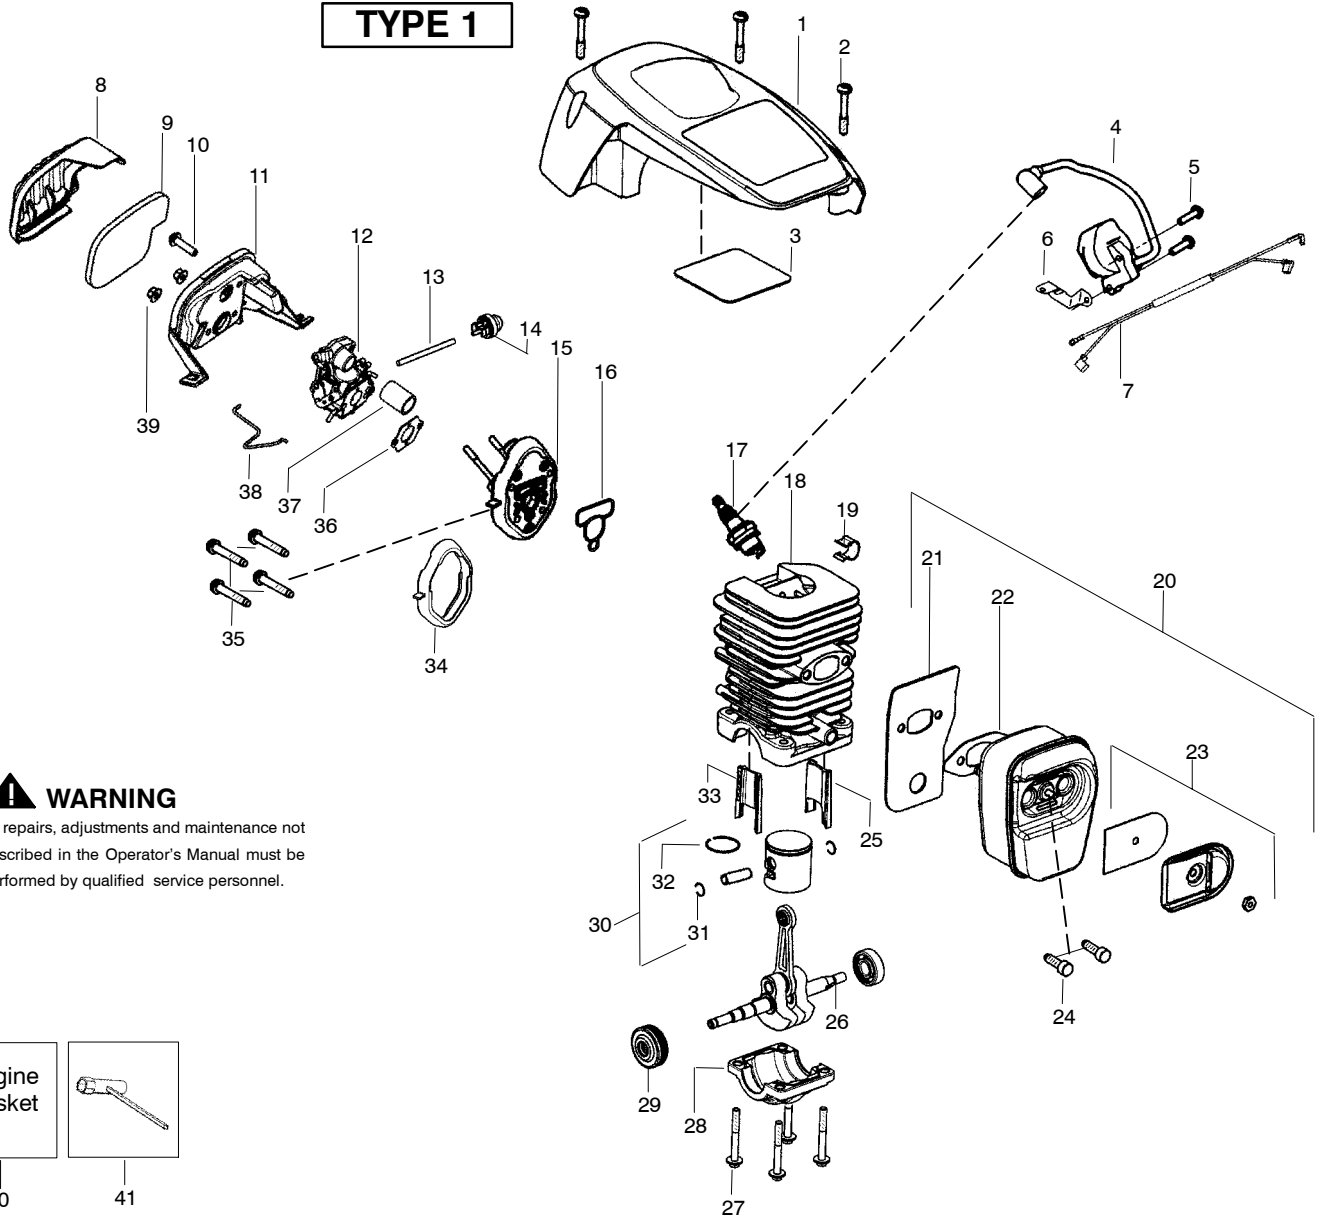

TYPE 1

⚠ WARNING

All repairs, adjustments and maintenance not described in the Operator's Manual must be performed by qualified service personnel.

Ref.	Part No.	Description	Ref.	Part No.	Description	Ref.	Part No.	Description
1.	530058837	Shield-Cylinder (incl. #3)	16.	530071894	Gasket-cyl. o-ring (kit)	32.	530038729	Ring-Piston
2.	530016153	Screw	17.	952030150	Accy-Spark Plug (RCJ-7Y)	33.	530057886	Insert-Right (gray) Cyl.
3.	530059006	Reflector-Tape	18.	530071884	Kit-Cylinder (Incl. 25,33)	34.	530071894	Seal-Adaptor (kit)
4.	530039198	Module - Ignition	19.	530016136	Clip-High Tension Lead	35.	530016426	Screw
5.	530016432	Screw	20.	530071887	Kit-Muffler (Incl. 21-23,24)	36.	530071894	Gasket-Carb. (kit)
6.	530047442	Strap-Ground	21.	530057942	Backplate-Muffler	37.	530057926	Tube-Intake
7.	530057943	Assy-Wire Harness	22.	530071894	Gasket-Muffler (kit)	38.	530057909	Wire-Throttle
8.	530058687	Cover-Air Filter	23.	530071886	Kit-Spark Arrestor	39.	530016101	Nut-Carb.
9.	530057925	Filter-Air	24.	530016338	Bolt-Muffler	40.	530071894	Kit-Gasket (Incl. 16,22,34,36)
10.	530016425	Screw	25.	530057885	Insert-Left (black) Cyl.	41.	530031163	Wrench-Bar
11.	530057892	Housing-Air Filter	26.	530012537	Assy-Crankshaft/Rod			Not Shown
12.	---	Carburetor	27.	530016417	Bolt			
	530035590	Zama W-26	28.	530057941	Cap-Crankcase			
13.	530069247	Kit-Fuel Line (Small)	29.	530056363	Assy-Bearing/Seal			
14.	530047721	Bulb-Purge "snap-in"	30.	530071883	Kit-Piston (Incl. 31,32)			
15.	530071889	Kit-Carb. Adaptor (Incl. # 16,34,37)	31.	530015697	Retainer-Piston Pin			
							545047535	Manual-Operator
							530059107	Decal-Warning
							530058840	Decal-Start/Stop Inst.