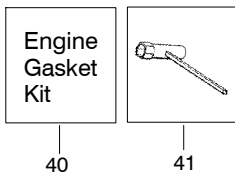

Ref.	Part No.	Description	Ref.	Part No.	Description	Ref.	Part No.	Description
1.	530058837	Shield-Cylinder (incl. #3)	16.	530071894	Gasket-cyl. o-ring (kit)	32.	530038729	Ring-Piston
2.	530016153	Screw	17.	952030150	Accy-Spark Plug (RCJ-7Y)	33.	530057886	Insert-Right (gray) Cyl.
3.	530059006	Reflector-Tape	18.	530071884	Kit-Cylinder (Incl. 25,33)	34.	530071894	Seal-Adaptor (kit)
4.	530039198	Module - Ignition	19.	530016136	Clip-High Tension Lead	35.	530016426	Screw
5.	530016432	Screw	20.	530071887	Kit-Muffler (Incl. 21-23,24)	36.	530071894	Gasket-Carb. (kit)
6.	530047442	Strap-Ground	21.	530057942	Backplate-Muffler	37.	530057926	Tube-Intake
7.	530057943	Assy-Wire Harness	22.	530071894	Gasket-Muffler (kit)	38.	530057909	Wire-Throttle
8.	530058687	Cover-Air Filter	23.	530071886	Kit-Spark Arrestor	39.	530016101	Nut-Carb.
9.	530057925	Filter-Air	24.	530016338	Bolt-Muffler	40.	530071894	Kit-Gasket (Incl. 16,22,34,36)
10.	530016425	Screw	25.	530057885	Insert-Left (black) Cyl.	41.	530031163	Wrench-Bar
11.	530057892	Housing-Air Filter	26.	530012537	Assy-Crankshaft/Rod			Not Shown
12.	---	Carburetor	27.	530016417	Bolt			
	530035590	Zama W-26	28.	530057941	Cap-Crankcase			
13.	530069247	Kit-Fuel Line (Small)	29.	530056363	Assy-Bearing/Seal			
14.	530047721	Bulb-Purge "snap-in"	30.	530071883	Kit-Piston (Incl. 31,32)			
15.	530071889	Kit-Carb. Adaptor (Incl. # 16,34,37)	31.	530015697	Retainer-Piston Pin			
							545047535	Manual-Operator
							530059107	Decal-Warning
							530058840	Decal-Start/Stop Inst.

✓ = NEW PART NUMBER FOR THIS IPL

* = REFER TO THE SERVICE REFERENCE INDICATED FOR MORE INFORMATION. (LOCATED AT END OF IPL)