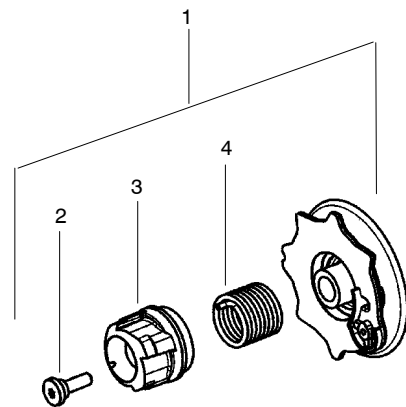

Spring Assist Pulley System

1. 530071966 Kit -Starter Pulley
2. 530021179 Screw
3. 530059677 Hub
4. 530021180 Spring

✓ = NEW PART NUMBER FOR THIS IPL   ★ = REFER TO THE SERVICE REFERENCE INDICATED FOR MORE INFORMATION. (LOCATED AT END OF IPL)
● = THESE PARTS ARE ILLUSTRATED FOR CLARITY. ORDER COMPLETE ASSEMBLY.