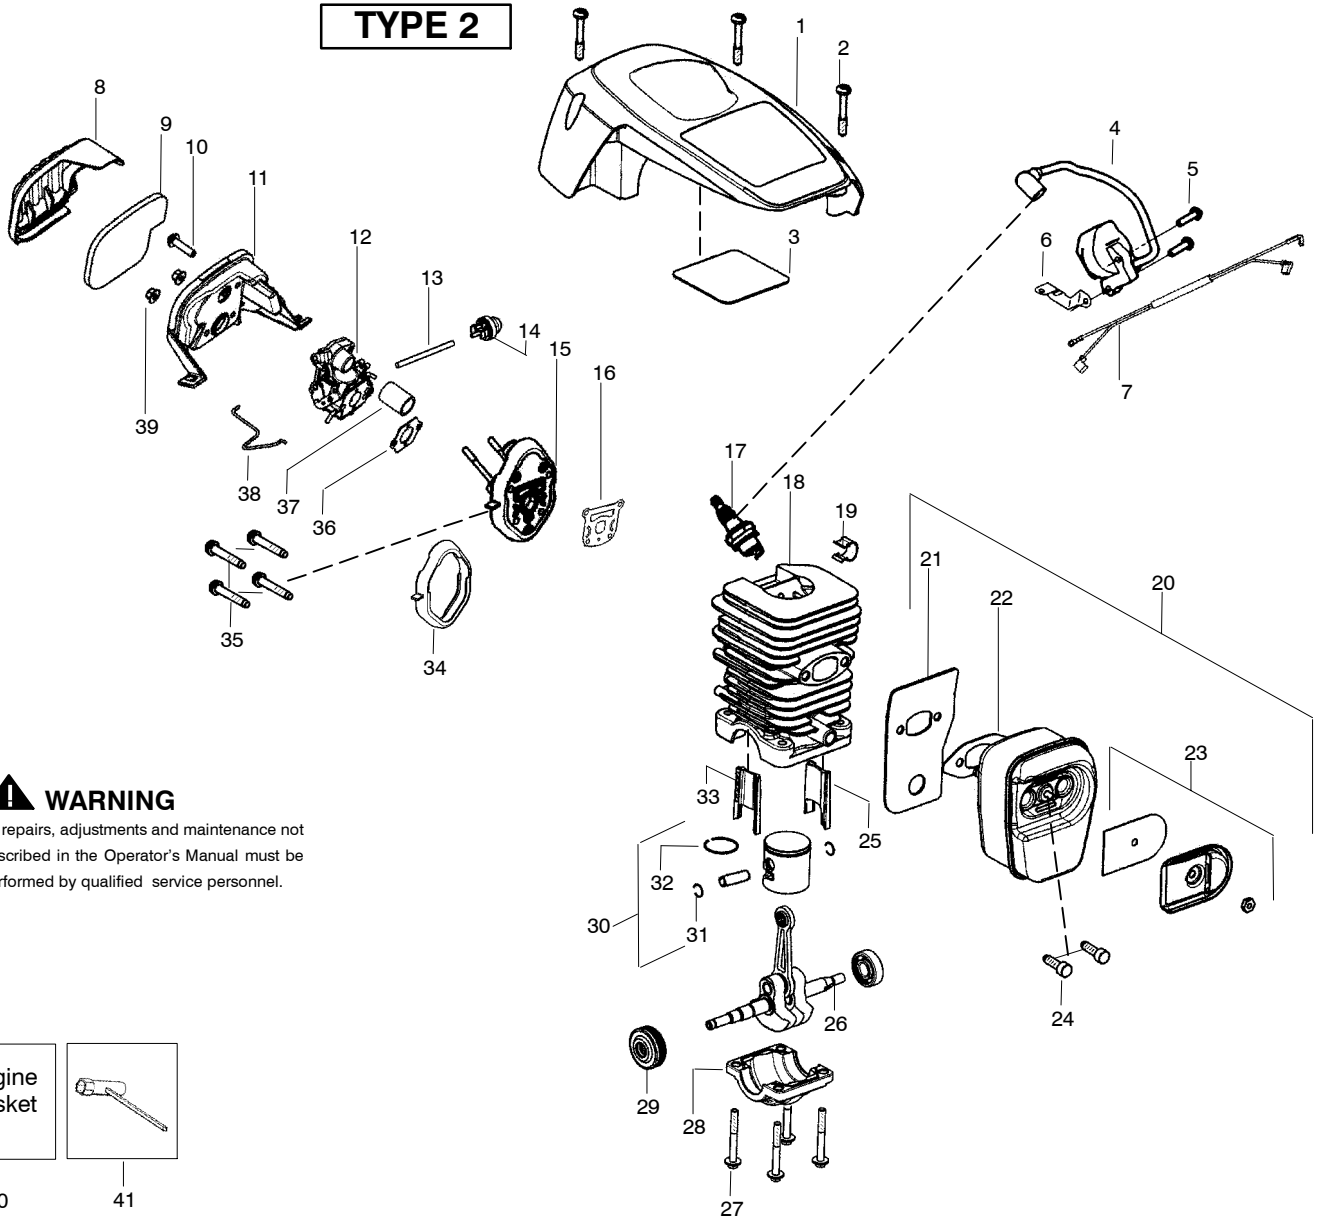

TYPE 2

⚠ WARNING

All repairs, adjustments and maintenance not described in the Operator's Manual must be performed by qualified service personnel.

Ref.	Part No.	Description	Ref.	Part No.	Description	Ref.	Part No.	Description
1.	530058837	Shield-Cylinder (incl. #3)	16.	530071894	Gasket-cyl. o-ring (kit)	32.	530038729	Ring-Piston
2.	530016153	Screw	17.	952030150	Accy-Spark Plug (RCJ-7Y)	33.	530057886	Insert-Right (gray) Cyl.
3.	530059006	Reflector-Tape	18.	530071884	Kit-Cylinder (Incl. 25,33)	34.	530071894	Seal-Adaptor (kit)
4.	530039198	Module - Ignition	19.	530016136	Clip-High Tension Lead	35.	530016426	Screw
5.	530016432	Screw	20.	545006007	Kit-Muffler (Incl. 21-23,24)	36.	530071894	Gasket-Carb. (kit)
6.	530047442	Strap-Ground	21.	530057942	Backplate-Muffler	37.	530057926	Tube-Intake
7.	530057943	Assy-Wire Harness	22.	530071894	Gasket-Muffler (kit)	38.	530057909	Wire-Throttle
8.	530058687	Cover-Air Filter	23.	545006056	Kit-Spark Arrestor	39.	530016101	Nut-Carb.
9.	530057925	Filter-Air	24.	530016338	Bolt-Muffler	40.	530071894	Kit-Gasket (Incl. 16,22,34,36)
10.	530016425	Screw	25.	530057885	Insert-Left (black) Cyl.	41.	530031163	Wrench-Bar
11.	530057892	Housing-Air Filter	26.	530012537	Assy-Crankshaft/Rod			Not Shown
12.	---	Carburetor	27.	530016417	Bolt			
13.	530035590	Zama W-26	28.	530057941	Cap-Crankcase			
14.	530069247	Kit-Fuel Line (Small)	29.	530056363	Assy-Bearing/Seal			
15.	530047721	Bulb-Purge "snap-in"	30.	530071883	Kit-Piston (Incl. 31,32)			
	530071889	Kit-Carb. Adaptor (Incl. # 16,34,37)	31.	530015697	Retainer-Piston Pin			
						↙	545186804	Manual-Operator
							530059107	Decal-Warning
							530058840	Decal-Start/Stop Inst.