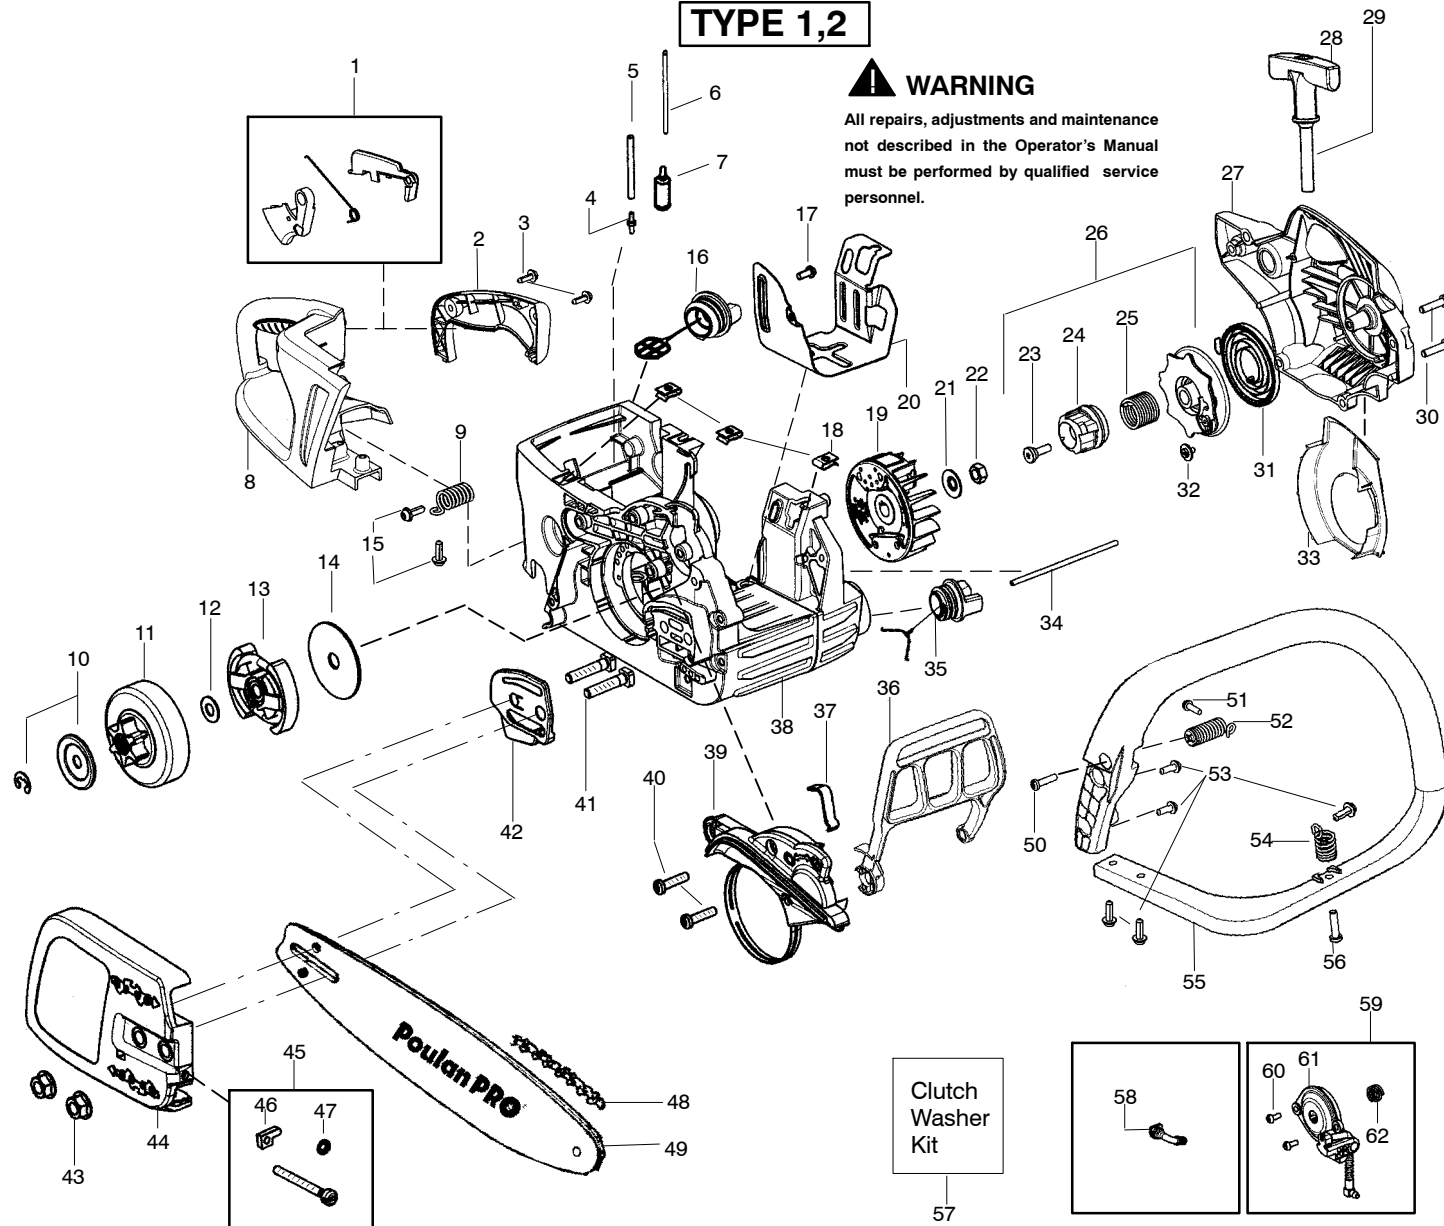

TYPE 1,2

Ref.	Part No.	Description	Ref.	Part No.	Description	Ref.	Part No.	Description
1.	530071927	Kit- Trigger/Lockout	24.	530059677	Starter Hub- EPS	44.	545012203	Assy-Clutch Cover (Incl. # 45)
2.	545011903	Cover-Handle	25.	530021180	Spring- EPS	45.	530069611	Kit- Bar Adjust (Incl. 46,47)
3.	530016433	Screw	26.	530071966	Kit- EPS Starter Pulley (Incl. 23,24,25,32)	46.	530015826	Pin- Bar Adjust
4.	530023877	Fitting- Fuel line	27.	545011703	Housing- Fan	47.	530038593	Retainer- Bar Adjust
5.	530069216	Kit- Fuel Line (Large)	28.	530056402	Handle- Starter	48.	952051338	Accy- 18" Chain
6.	530069247	Kit- Fuel Line (Small)	29.	530069232	Kit- Rope	49.	952044689	Accy- 18" Bar
7.	530095646	Assy- Fuel Pick Up	30.	530016432	Screw	50.	530016432	Screw
8.	545012103	Handle- Rear	31.	530042095	Spring- Starter	51.	530016443	Screw
9.	530059475	Spring- Rear Isolator	32.	530016080	Screw	52.	530059480	Assy- Rear Iso. Spring
10.	530071945	Kit- Clutch Washer	33.	530057868	Baffle	53.	530015906	Screw
11.	530057905	Assy- Clutch Drum 3/8"	34.	530058786	Assy- Oil Vent	54.	530059479	Assy- Front Iso. Spring
12.	530071945	Kit- Clutch Washer	35.	530057236	Assy- Oil Cap w/ret.	55.	530057878	Handle- Front
13.	530057907	Assy- Clutch	36.	530057880	Handguard	56.	530016432	Screw
14.	530016419	Washer- Large Clutch	37.	530016416	Spring- Handguard	57.	530071945	Kit- Clutch Washer (Incl. 10,12)
15.	530015906	Screw	38.	545011803	Assy- Chassis (Incl. 4,5,6,7,9,15,16,17,18, 20,34,35,37,41,54)	58.	530057924	Assy- Oil Pick Up
16.	530047192	Assy- Fuel Cap w/ret	39.	530071893	Kit- Chainbrake	59.	530071891	Kit- Oil Pump (Incl. 60,61,62)
17.	530016064	Screw	40.	530016432	Screw	60.	530016064	Screw
18.	530015922	Nut- "U" type speed	41.	530016133	Bolt- Bar	61.	530057931	Assy- Oil Pump
19.	530039231	Assy- Flywheel	42.	530057910	Plate- Bar	62.	530037820	Gear- Worm
20.	530057911	Shield- Heat	43.	530015917	Nut- Bar			
21.	530015127	Washer- Flywheel						
22.	530016134	Nut- Flywheel						
23.	530021179	Screw- Shoulder						