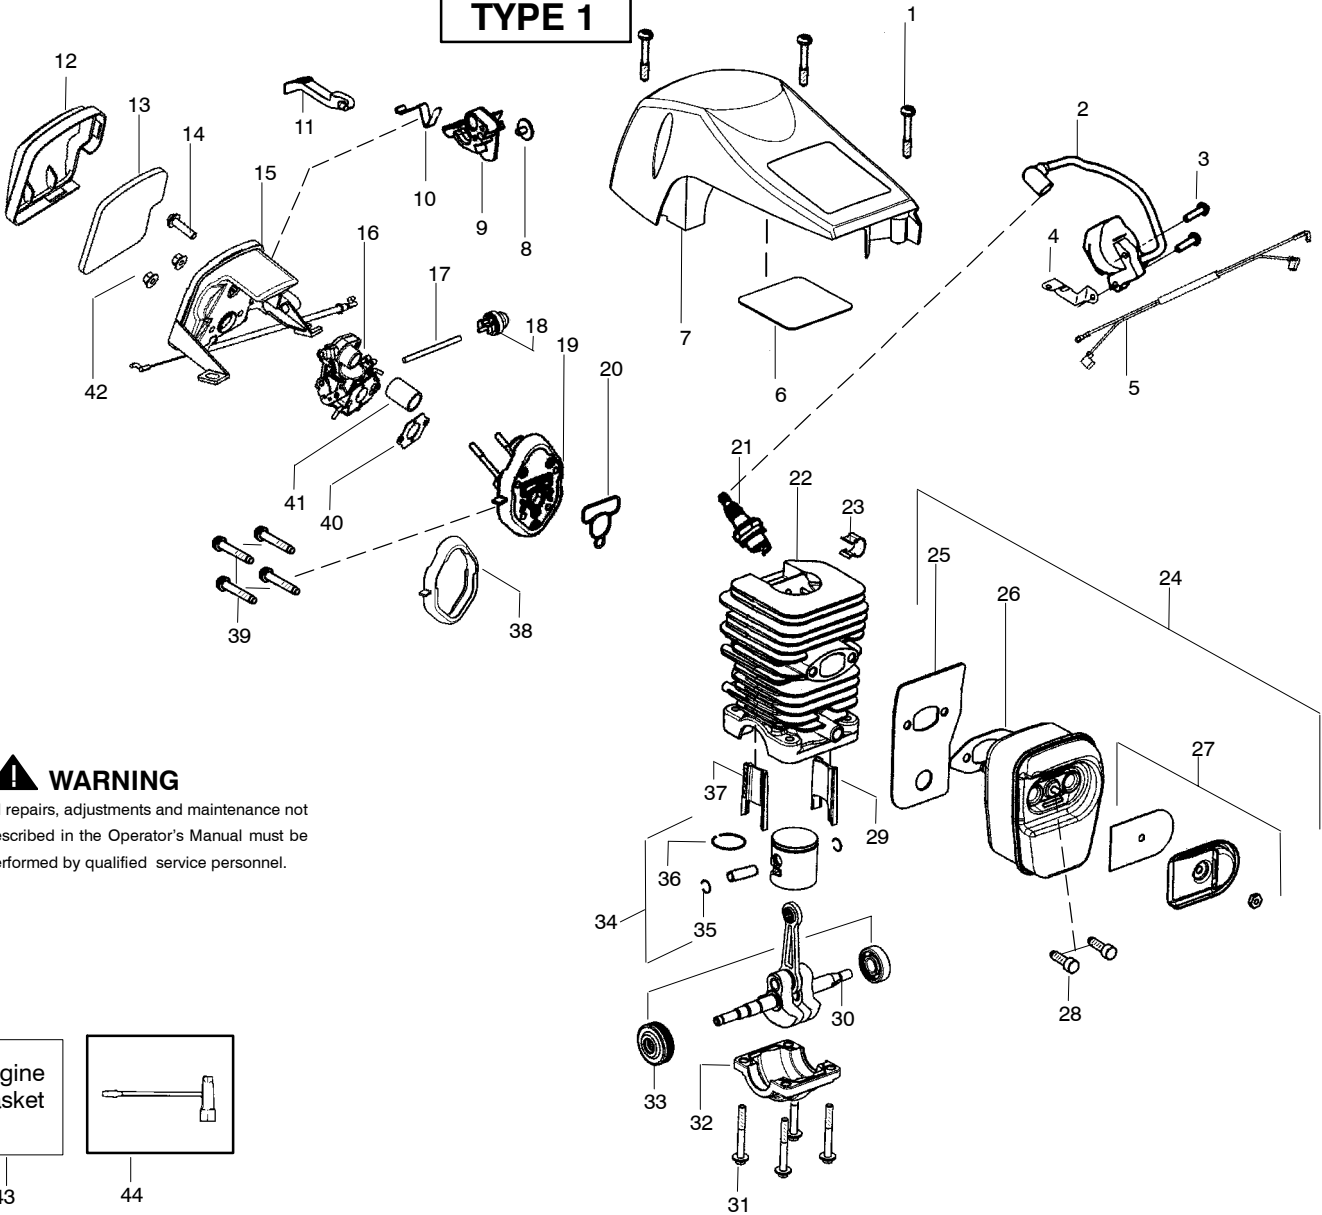

TYPE 1

⚠ WARNING
All repairs, adjustments and maintenance not described in the Operator's Manual must be performed by qualified service personnel.

Ref.	Part No.	Description	Ref.	Part No.	Description	Ref.	Part No.	Description
1.	530016153	Screw	19.	530071889	Kit-Carb. Adaptor (Incl. # 20,38,41)	36.	530038729	Ring-Piston
2.	530039232	Module-Ignition	20.	530071894	Gasket-cyl. o-ring (kit)	37.	530057886	Insert-Right (gray)Cyl.
3.	530016432	Screw	21.	952030150	Accy-Spark Plug (RCJ-7Y)	38.	530071894	Seal-Adaptor (kit)
4.	530058661	Strap-Ground	22.	530071884	Kit-Cylinder (Incl. 29,37)	39.	530016426	Screw
5.	530057943	Assy-Wire Harness	23.	530058660	Clip-High Tension Lead	40.	530071894	Gasket-Carb. (kit)
6.	530055698	Reflector-Tape	24.	530071887	Kit-Muffler (Incl. 25,26,27,28)	41.	530057926	Tube-Intake
7.	530057872	Shield-Cylinder(Incl. 1,6)	25.	530057942	Backplate-Muffler	42.	530016101	Nut-Carb.
8.	530016080	Screw	26.	530071894	Gasket-Muffler (kit)	43.	530071894	Kit-Gasket (Incl. 20,26,38,40)
9.	530057891	Lever-Ignition Switch	27.	530071886	Kit-Spark Arrestor	44.	530031135	Scrench
10.	530057908	Spring-Ignition Switch	28.	530016338	Bolt-Muffler			Not Shown
11.	530059399	Knob-Choke	29.	530057885	Insert-Left (black) Cyl.		545047503	Manual-Operator
12.	530059001	Cover-Air Filter	30.	530012537	Assy-Crankshaft/Rod Bolt		530059905	Decal-Warning
13.	530057869	Filter-Air	31.	530016417	Bolt			
14.	530016425	Screw	32.	530057941	Cap-Crankcase			
15.	530150029	Housing-Air Filter w/cable	33.	530056363	Assy-Bearing/Seal			
16.	---	Carburetor Zama W26	34.	530071883	Kit-Piston (Incl. 35,36)			
17.	530069247	Kit-Fuel Line (Small)	35.	530015697	Retainer-Piston Pin			
18.	530047721	Bulb-Purge "snap-in"						

↗ = NEW PART NUMBER FOR THIS IPL   ★ = REFER TO THE SERVICE REFERENCE INDICATED FOR MORE INFORMATION. (LOCATED AT END OF IPL)